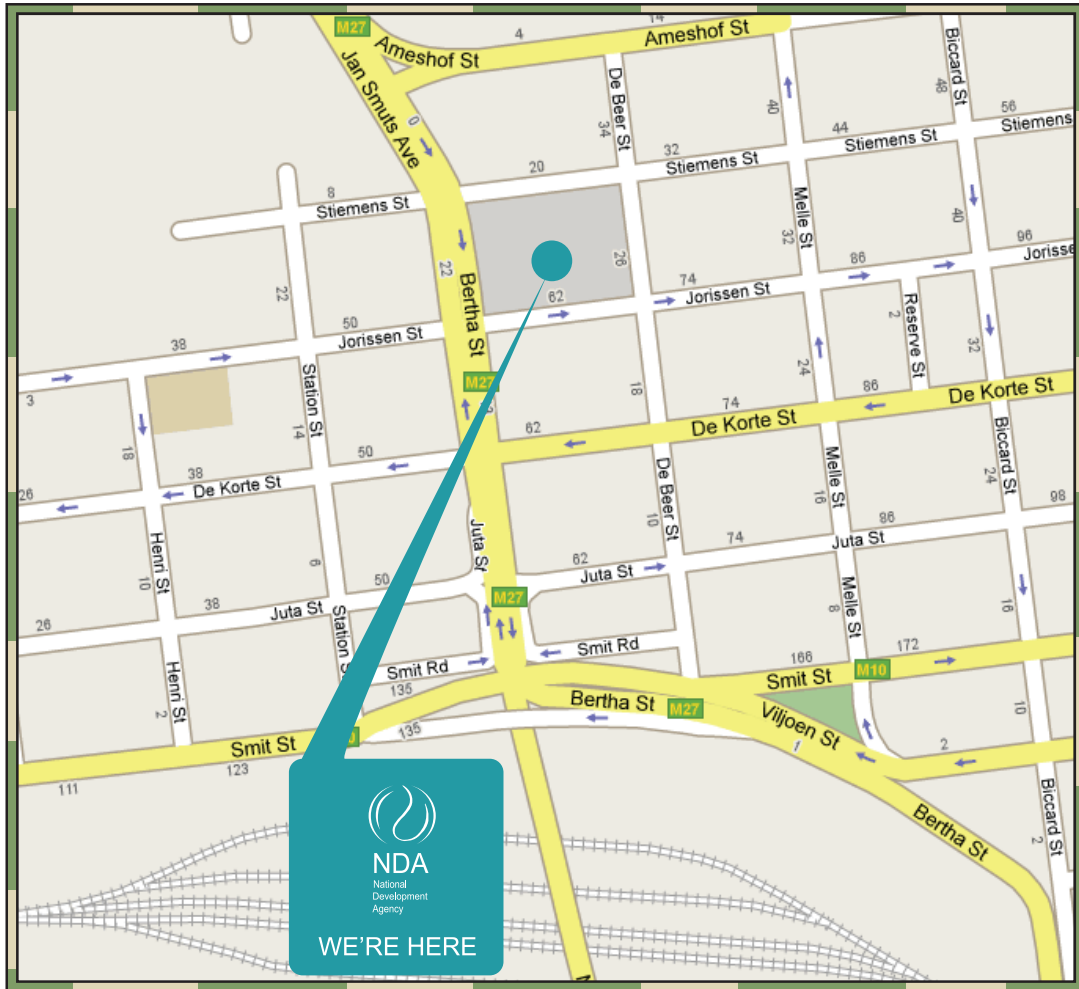

Gauteng

Directions:

From OR Tambo Airport to NDA Gauteng Office

From the airport, Join the R24 from the airport, continue along R24 and turn right onto Marcia St M10 / M18). Turn left into Phile Street and left at Homestead Street. Turn left into the curve street (M18). Turn right onto Bezuidenhout Avenue (M10). Turn at Eendracht Street and right into Jorisson Street. NDA offices located at No# 23.